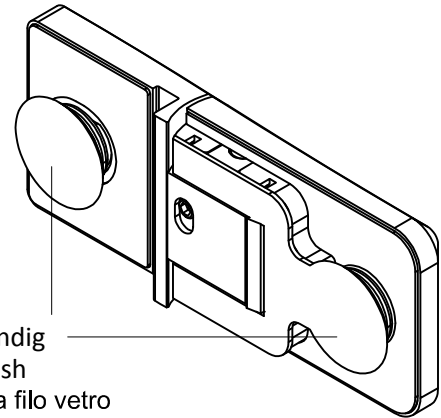

Beidseitig 90° Öffnend Türband Glas-Glas  
 Glass-glass double sided 90° opening hinge  
 Cerniera vetro-vetro apertura 90° interna ed esterna

Flächenbündig  
Surface flush  
Fissaggio a filo vetro

Hebe-senk funktion 4mm  
4mm Rise and fall system  
Sistema sollevamento porta 4mm

Einstellbare Nullage  
Zero position adjustmnet  
Regolazione punto di chiusura

+  
- 0°

REMOVE THE COVERING PLATES AND UNLOCK TWO SCREWS

SEPARATE THE TWO HINGE PARTS

PREPARE THE TWO STICKING GASKETS

REMOVE THE PROTECTIVE FILM

STICK THE GASKETS ALONG THE HINGE PERIMETER TO PROTECT THE GLASS

DOOR

MOUNT THE TWO PARTS ON THE GLASS PANELS

FIXED PANEL

REJOIN THE TWO PARTS

FIX THE COVERING PLATES

ALIGN

UNLOCK

LOCK THE TWO SCREWS

ADJUST AND LOCK