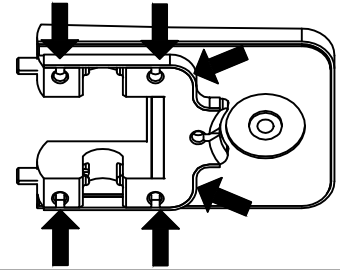

Beidseitig 90° Öffnend Türband Glas-Glas  
 Glass-glass double sided 90° opening hinge  
 Cerniera vetro-vetro apertura 90° interna ed esterna

Flächenbündig  
Surface flush  
Fissaggio a filo vetro

Hebe-senk funktion 4mm  
4mm Rise and fall system  
Sistema sollevamento porta 4mm

Einstellbare Nullage  
Zero position adjustmnet  
Regolazione punto di chiusura

+  
- 0°

REMOVE THE COVERING PLATES AND UNLOCK TWO SCREWS

SEPARATE THE TWO HINGE PARTS

PREPARE THE TWO STICKING GASKETS

REMOVE THE PROTECTIVE FILM

STICK THE GASKETS ALONG THE HINGE PERIMETER TO PROTECT THE GLASS

DOOR

MOUNT THE TWO PARTS ON THE GLASS PANELS

FIXED PANEL

REJOIN THE TWO PARTS

FIX THE COVERING PLATES

ALIGN

UNLOCK

LOCK THE TWO SCREWS

ADJUST AND LOCK