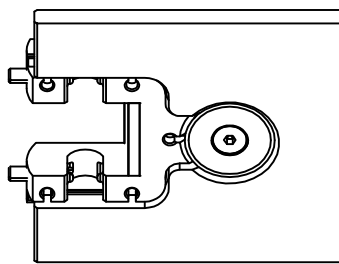

Beidseitig 90° Öffnend Türband Glas-Glas  
 Glass-glass double sided 90° opening hinge  
 Cerniera vetro-vetro apertura 90° interna ed esterna

Flächenbündig  
Surface flush  
Fissaggio a filo vetro

Hebe-senk funktion 4mm  
4mm Rise and fall system  
Sistema sollevamento porta 4mm

Einstellbare Nullage  
Zero position adjustmnet  
Regolazione punto di chiusura

+  
- 0°

REMOVE THE COVERING PLATES AND UNLOCK TWO SCREWS

SEPARATE THE TWO HINGE PARTS

PREPARE THE TWO STICKING GASKETS

REMOVE THE PROTECTIVE FILM

STICK THE GASKETS ALONG THE HINGE PERIMETER TO PROTECT THE GLASS

DOOR

MOUNT THE TWO PARTS ON THE GLASS PANELS

FIXED PANEL

REJOIN THE TWO PARTS

FIX THE COVERING PLATES

ALIGN

UNLOCK

LOCK THE TWO SCREWS

ADJUST AND LOCK