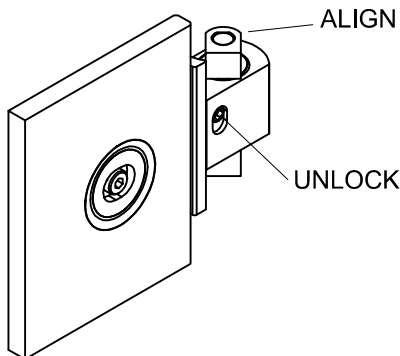

Beidseitig 90° Öffnend Türband Glas-Glas  
 Glass-glass double sided 90° opening hinge  
 Cerniera vetro-vetro apertura 90° interna ed esterna

Flächenbündig  
Surface flush  
Fissaggio a filo vetro

Hebe-senk funktion 4mm  
4mm Rise and fall system  
Sistema sollevamento porta 4mm

Einstellbare Nullage  
Zero position adjustmnet  
Regolazione punto di chiusura

+  
- 0°

REMOVE THE COVERING PLATES AND UNLOCK TWO SCREWS

SEPARATE THE TWO HINGE PARTS

PREPARE THE TWO STICKING GASKETS

REMOVE THE PROTECTIVE FILM

STICK THE GASKETS ALONG THE HINGE PERIMETER TO PROTECT THE GLASS

DOOR

MOUNT THE TWO PARTS ON THE GLASS PANELS

FIXED PANEL

REJOIN THE TWO PARTS

FIX THE COVERING PLATES

ALIGN

UNLOCK

LOCK THE TWO SCREWS

ADJUST AND LOCK