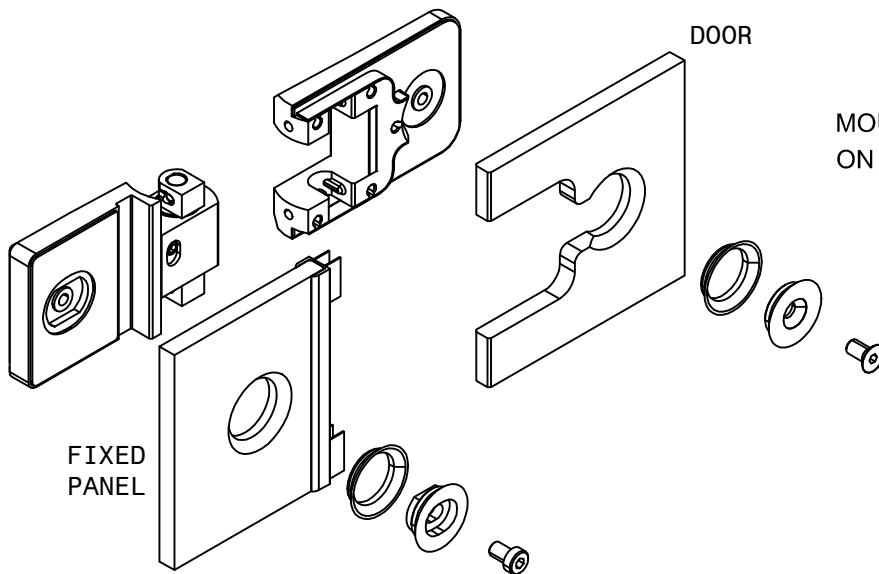

Beidseitig 90° Öffnend Türband Glas-Glas  
 Glass-glass double sided 90° opening hinge  
 Cerniera vetro-vetro apertura 90° interna ed esterna

Flächenbündig  
Surface flush  
Fissaggio a filo vetro

Hebe-senk funktion 4mm  
4mm Rise and fall system  
Sistema sollevamento porta 4mm

Einstellbare Nullage  
Zero position adjustmnet  
Regolazione punto di chiusura

+  
- 0°

REMOVE THE COVERING PLATES AND UNLOCK TWO SCREWS

SEPARATE THE TWO HINGE PARTS

PREPARE THE TWO STICKING GASKETS

REMOVE THE PROTECTIVE FILM

STICK THE GASKETS ALONG THE HINGE PERIMETER TO PROTECT THE GLASS

DOOR

MOUNT THE TWO PARTS ON THE GLASS PANELS

FIXED PANEL

REJOIN THE TWO PARTS

FIX THE COVERING PLATES

ALIGN

UNLOCK

LOCK THE TWO SCREWS

ADJUST AND LOCK