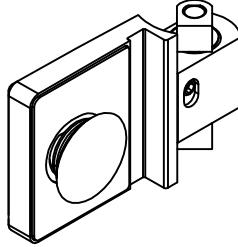

Beidseitig 90° Öffnend Türband Glas-Glas  
 Glass-glass double sided 90° opening hinge  
 Cerniera vetro-vetro apertura 90° interna ed esterna

Flächenbündig  
Surface flush  
Fissaggio a filo vetro

Hebe-senk funktion 4mm  
4mm Rise and fall system  
Sistema sollevamento porta 4mm

Einstellbare Nullage  
Zero position adjustmnet  
Regolazione punto di chiusura

+  
- 0°

REMOVE THE COVERING PLATES AND UNLOCK TWO SCREWS

SEPARATE THE TWO HINGE PARTS

PREPARE THE TWO STICKING GASKETS

REMOVE THE PROTECTIVE FILM

STICK THE GASKETS ALONG THE HINGE PERIMETER TO PROTECT THE GLASS

DOOR

MOUNT THE TWO PARTS ON THE GLASS PANELS

FIXED PANEL

REJOIN THE TWO PARTS

FIX THE COVERING PLATES

ALIGN

UNLOCK

LOCK THE TWO SCREWS

ADJUST AND LOCK