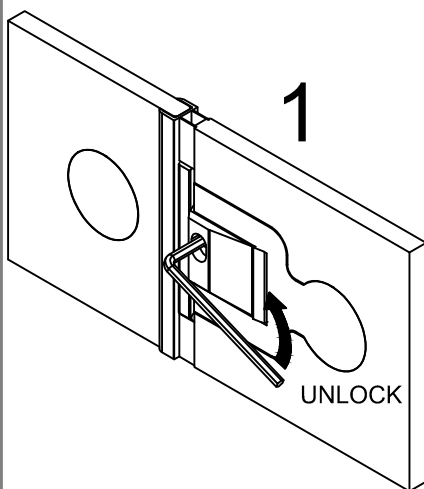

Beidseitig 90° Öffnend Türband Glas-Glas  
 Glass-glass double sided 90° opening hinge  
 Cerniera vetro-vetro apertura 90° interna ed esterna

Flächenbündig  
Surface flush  
Fissaggio a filo vetro

Hebe-senk funktion 4mm  
4mm Rise and fall system  
Sistema sollevamento porta 4mm

Einstellbare Nullage  
Zero position adjustmnet  
Regolazione punto di chiusura

+  
- 0°

REMOVE THE COVERING PLATES AND UNLOCK TWO SCREWS

SEPARATE THE TWO HINGE PARTS

PREPARE THE TWO STICKING GASKETS

REMOVE THE PROTECTIVE FILM

STICK THE GASKETS ALONG THE HINGE PERIMETER TO PROTECT THE GLASS

DOOR

MOUNT THE TWO PARTS ON THE GLASS PANELS

FIXED PANEL

REJOIN THE TWO PARTS

FIX THE COVERING PLATES

ALIGN

UNLOCK

LOCK THE TWO SCREWS

ADJUST AND LOCK