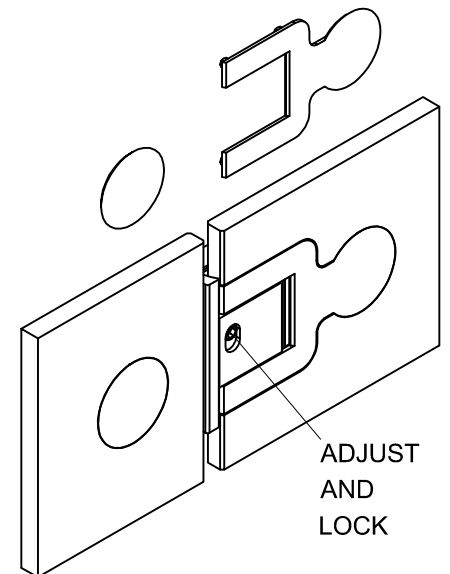

Beidseitig 90° Öffnend Türband Glas-Glas  
 Glass-glass double sided 90° opening hinge  
 Cerniera vetro-vetro apertura 90° interna ed esterna

Flächenbündig  
Surface flush  
Fissaggio a filo vetro

Hebe-senk funktion 4mm  
4mm Rise and fall system  
Sistema sollevamento porta 4mm

Einstellbare Nullage  
Zero position adjustmnet  
Regolazione punto di chiusura

+  
- 0°

REMOVE THE COVERING PLATES AND UNLOCK TWO SCREWS

SEPARATE THE TWO HINGE PARTS

PREPARE THE TWO STICKING GASKETS

REMOVE THE PROTECTIVE FILM

STICK THE GASKETS ALONG THE HINGE PERIMETER TO PROTECT THE GLASS

DOOR

MOUNT THE TWO PARTS ON THE GLASS PANELS

FIXED PANEL

REJOIN THE TWO PARTS

FIX THE COVERING PLATES

ALIGN

UNLOCK

LOCK THE TWO SCREWS

ADJUST AND LOCK