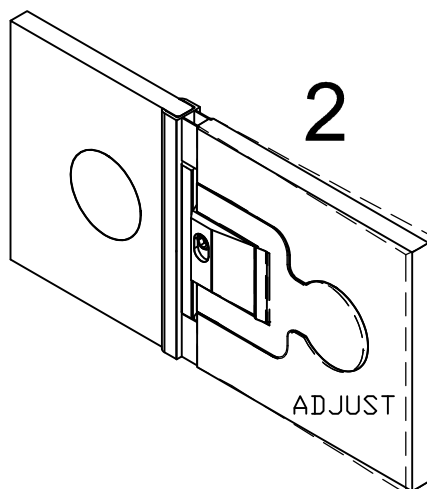

Beidseitig 90° Öffnend Türband Glas-Glas  
 Glass-glass double sided 90° opening hinge  
 Cerniera vetro-vetro apertura 90° interna ed esterna

Flächenbündig  
Surface flush  
Fissaggio a filo vetro

Hebe-senk funktion 4mm  
4mm Rise and fall system  
Sistema sollevamento porta 4mm

Einstellbare Nullage  
Zero position adjustmnet  
Regolazione punto di chiusura

+  
- 0°

REMOVE THE COVERING PLATES AND UNLOCK TWO SCREWS

SEPARATE THE TWO HINGE PARTS

PREPARE THE TWO STICKING GASKETS

REMOVE THE PROTECTIVE FILM

STICK THE GASKETS ALONG THE HINGE PERIMETER TO PROTECT THE GLASS

DOOR

MOUNT THE TWO PARTS ON THE GLASS PANELS

FIXED PANEL

REJOIN THE TWO PARTS

FIX THE COVERING PLATES

ALIGN

UNLOCK

LOCK THE TWO SCREWS

ADJUST AND LOCK