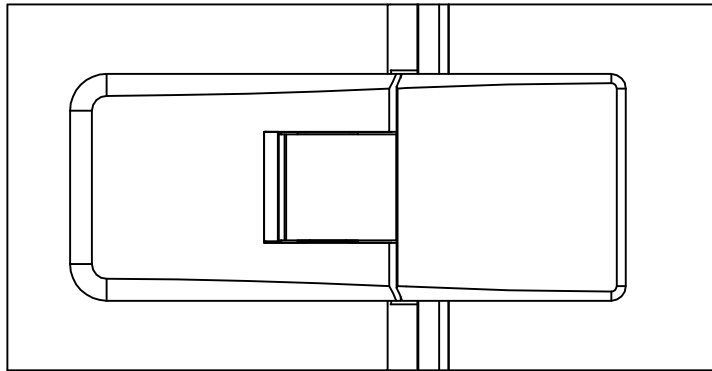

Beidseitig 90° Öffnend Türband Glas-Glas  
 Glass-glass double sided 90° opening hinge  
 Cerniera vetro-vetro apertura 90° interna ed esterna

Flächenbündig  
Surface flush  
Fissaggio a filo vetro

Hebe-senk funktion 4mm  
4mm Rise and fall system  
Sistema sollevamento porta 4mm

Einstellbare Nullage  
Zero position adjustmnet  
Regolazione punto di chiusura

+  
- 0°

REMOVE THE COVERING PLATES AND UNLOCK TWO SCREWS

SEPARATE THE TWO HINGE PARTS

PREPARE THE TWO STICKING GASKETS

REMOVE THE PROTECTIVE FILM

STICK THE GASKETS ALONG THE HINGE PERIMETER TO PROTECT THE GLASS

DOOR

MOUNT THE TWO PARTS ON THE GLASS PANELS

FIXED PANEL

REJOIN THE TWO PARTS

FIX THE COVERING PLATES

ALIGN

UNLOCK