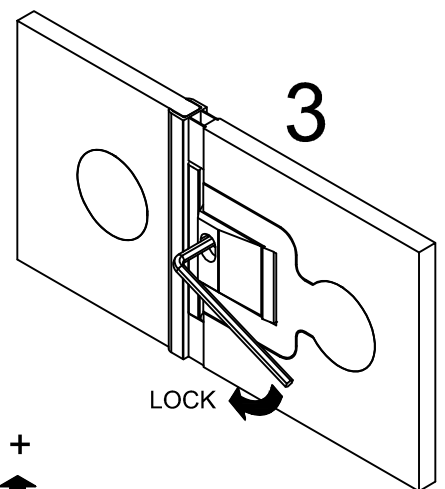

Beidseitig 90° Öffnend Türband Glas-Glas  
 Glass-glass double sided 90° opening hinge  
 Cerniera vetro-vetro apertura 90° interna ed esterna

Flächenbündig  
Surface flush  
Fissaggio a filo vetro

Hebe-senk funktion 4mm  
4mm Rise and fall system  
Sistema sollevamento porta 4mm

Einstellbare Nullage  
Zero position adjustmnet  
Regolazione punto di chiusura

+  
- 0°

REMOVE THE COVERING PLATES AND UNLOCK TWO SCREWS

SEPARATE THE TWO HINGE PARTS

PREPARE THE TWO STICKING GASKETS

REMOVE THE PROTECTIVE FILM

STICK THE GASKETS ALONG THE HINGE PERIMETER TO PROTECT THE GLASS

DOOR

MOUNT THE TWO PARTS ON THE GLASS PANELS

FIXED PANEL

REJOIN THE TWO PARTS

FIX THE COVERING PLATES

ALIGN

UNLOCK

LOCK THE TWO SCREWS

ADJUST AND LOCK