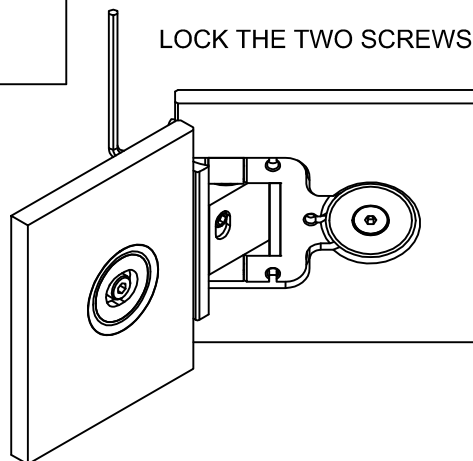

Beidseitig 90° Öffnend Türband Glas-Glas  
 Glass-glass double sided 90° opening hinge  
 Cerniera vetro-vetro apertura 90° interna ed esterna

Flächenbündig  
Surface flush  
Fissaggio a filo vetro

Hebe-senk funktion 4mm  
4mm Rise and fall system  
Sistema sollevamento porta 4mm

Einstellbare Nullage  
Zero position adjustmnet  
Regolazione punto di chiusura

+  
- 0°

REMOVE THE COVERING PLATES AND UNLOCK TWO SCREWS

SEPARATE THE TWO HINGE PARTS

PREPARE THE TWO STICKING GASKETS

REMOVE THE PROTECTIVE FILM

STICK THE GASKETS ALONG THE HINGE PERIMETER TO PROTECT THE GLASS

DOOR

MOUNT THE TWO PARTS ON THE GLASS PANELS

FIXED PANEL

REJOIN THE TWO PARTS

FIX THE COVERING PLATES

ALIGN

UNLOCK

LOCK THE TWO SCREWS

ADJUST AND LOCK